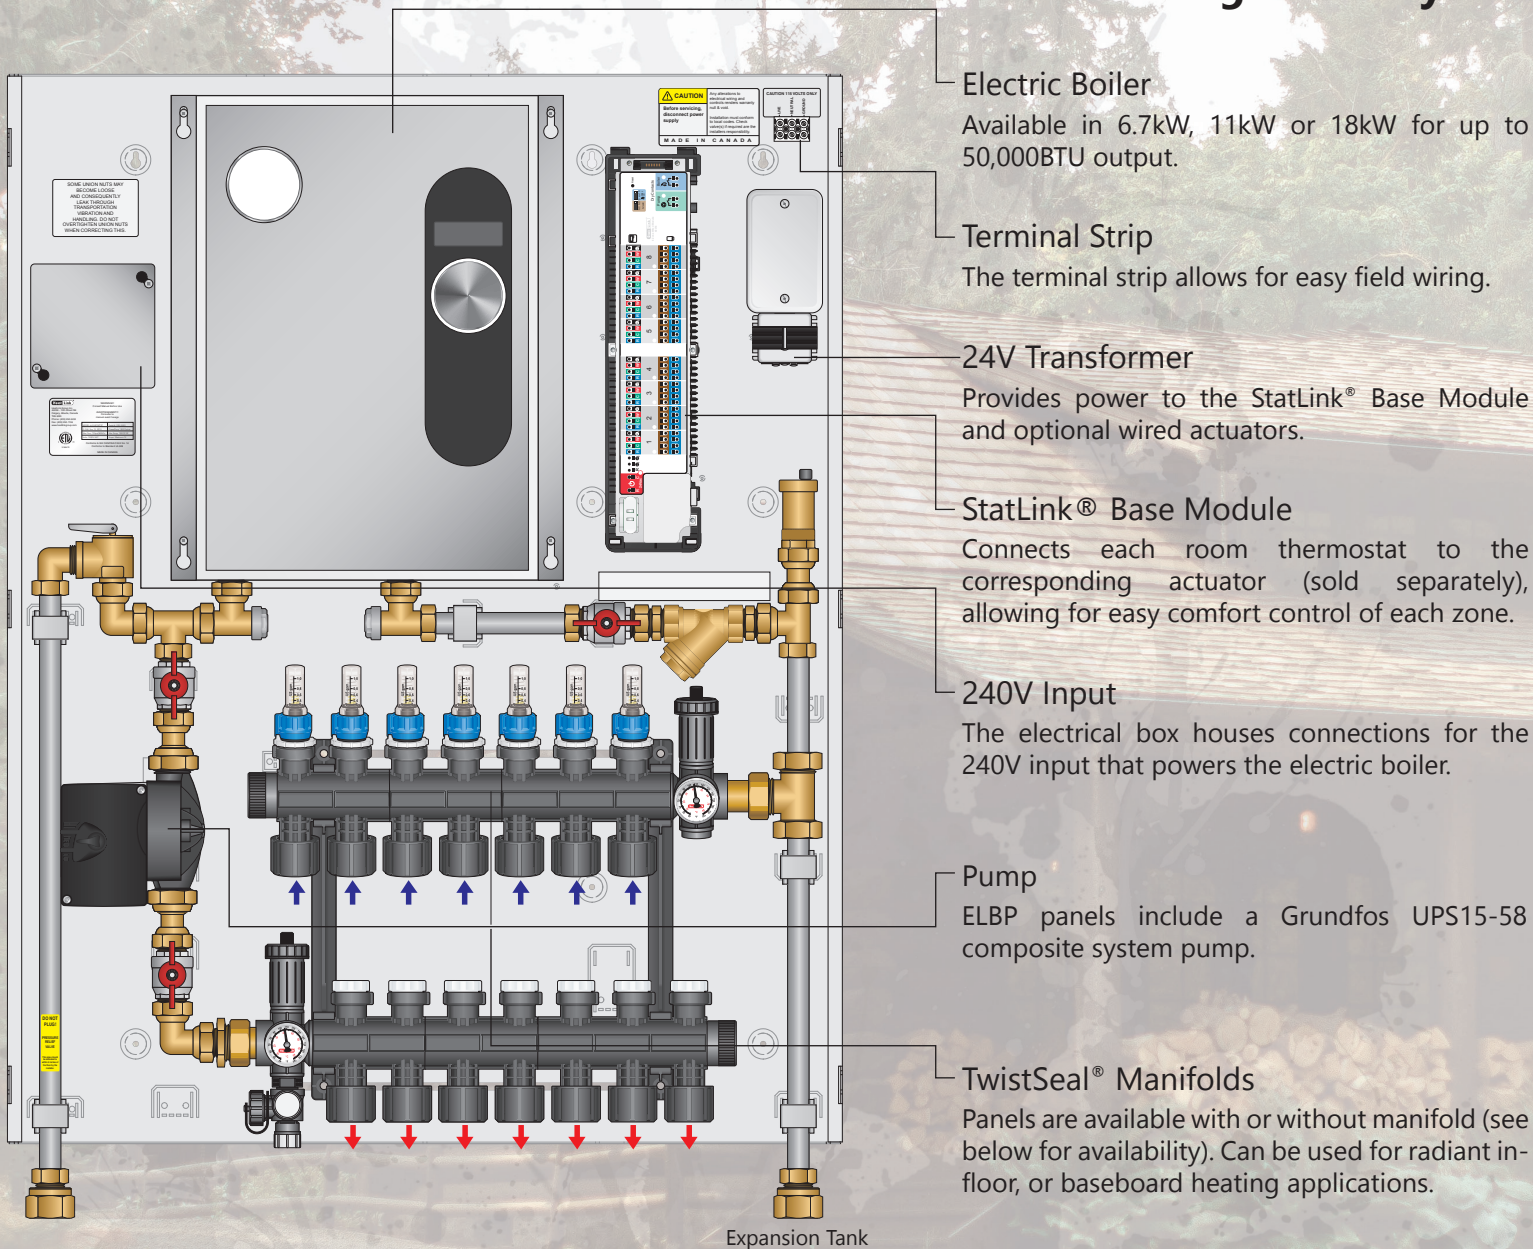

Heat Link®

Electric Boiler Panels

Perfect for
Cottage Country

Model #	Panel Description
ELBP18	Electric boiler panel 18,000BTU
ELBP18TS3	Electric boiler panel 18,000BTU with 3 loop TwistSeal mini multiport
ELBP18TS5	Electric boiler panel 18,000BTU with 5 loop TwistSeal mini multiport
ELBP30	Electric boiler panel 30,000BTU
ELBP30TS3	Electric boiler panel 30,000BTU with 3 loop TwistSeal mini multiport
ELBP30TS5	Electric boiler panel 30,000BTU with 5 loop TwistSeal mini multiport
ELBP30TS6	Electric boiler panel 30,000BTU with 6 loop TwistSeal mini multiport
ELBP30TS7	Electric boiler panel 30,000BTU with 7 loop TwistSeal mini multiport
ELBP30TS8	Electric boiler panel 30,000BTU with 8 loop TwistSeal mini multiport
ELBP50	Electric boiler panel 50,000BTU
ELBP50TS7	Electric boiler panel 50,000BTU with 7 loop TwistSeal mini multiport